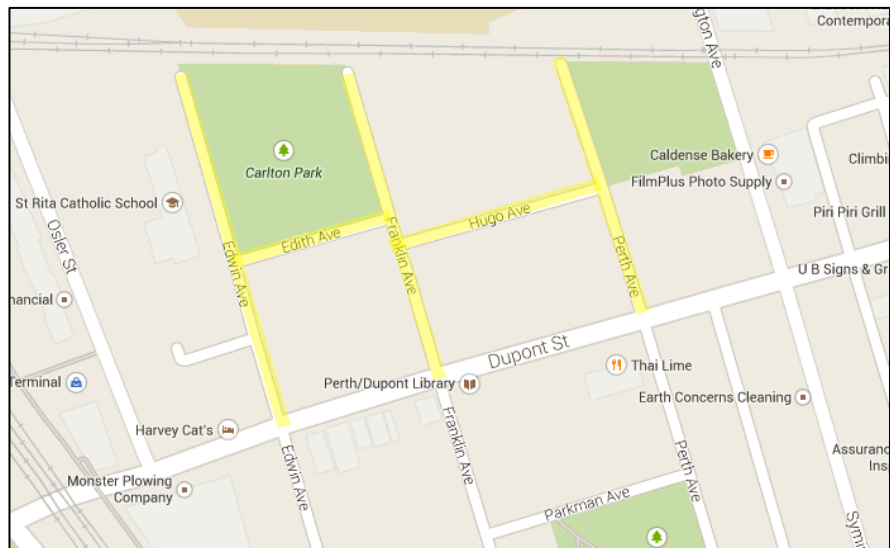

Carlton Park Area Community Yard Sale

Located on

- Edwin Ave
- Edith Ave
- Franklin Ave
- Perth Ave

North of Dupont St

Saturday, May 10th

Starting at 8:00 am